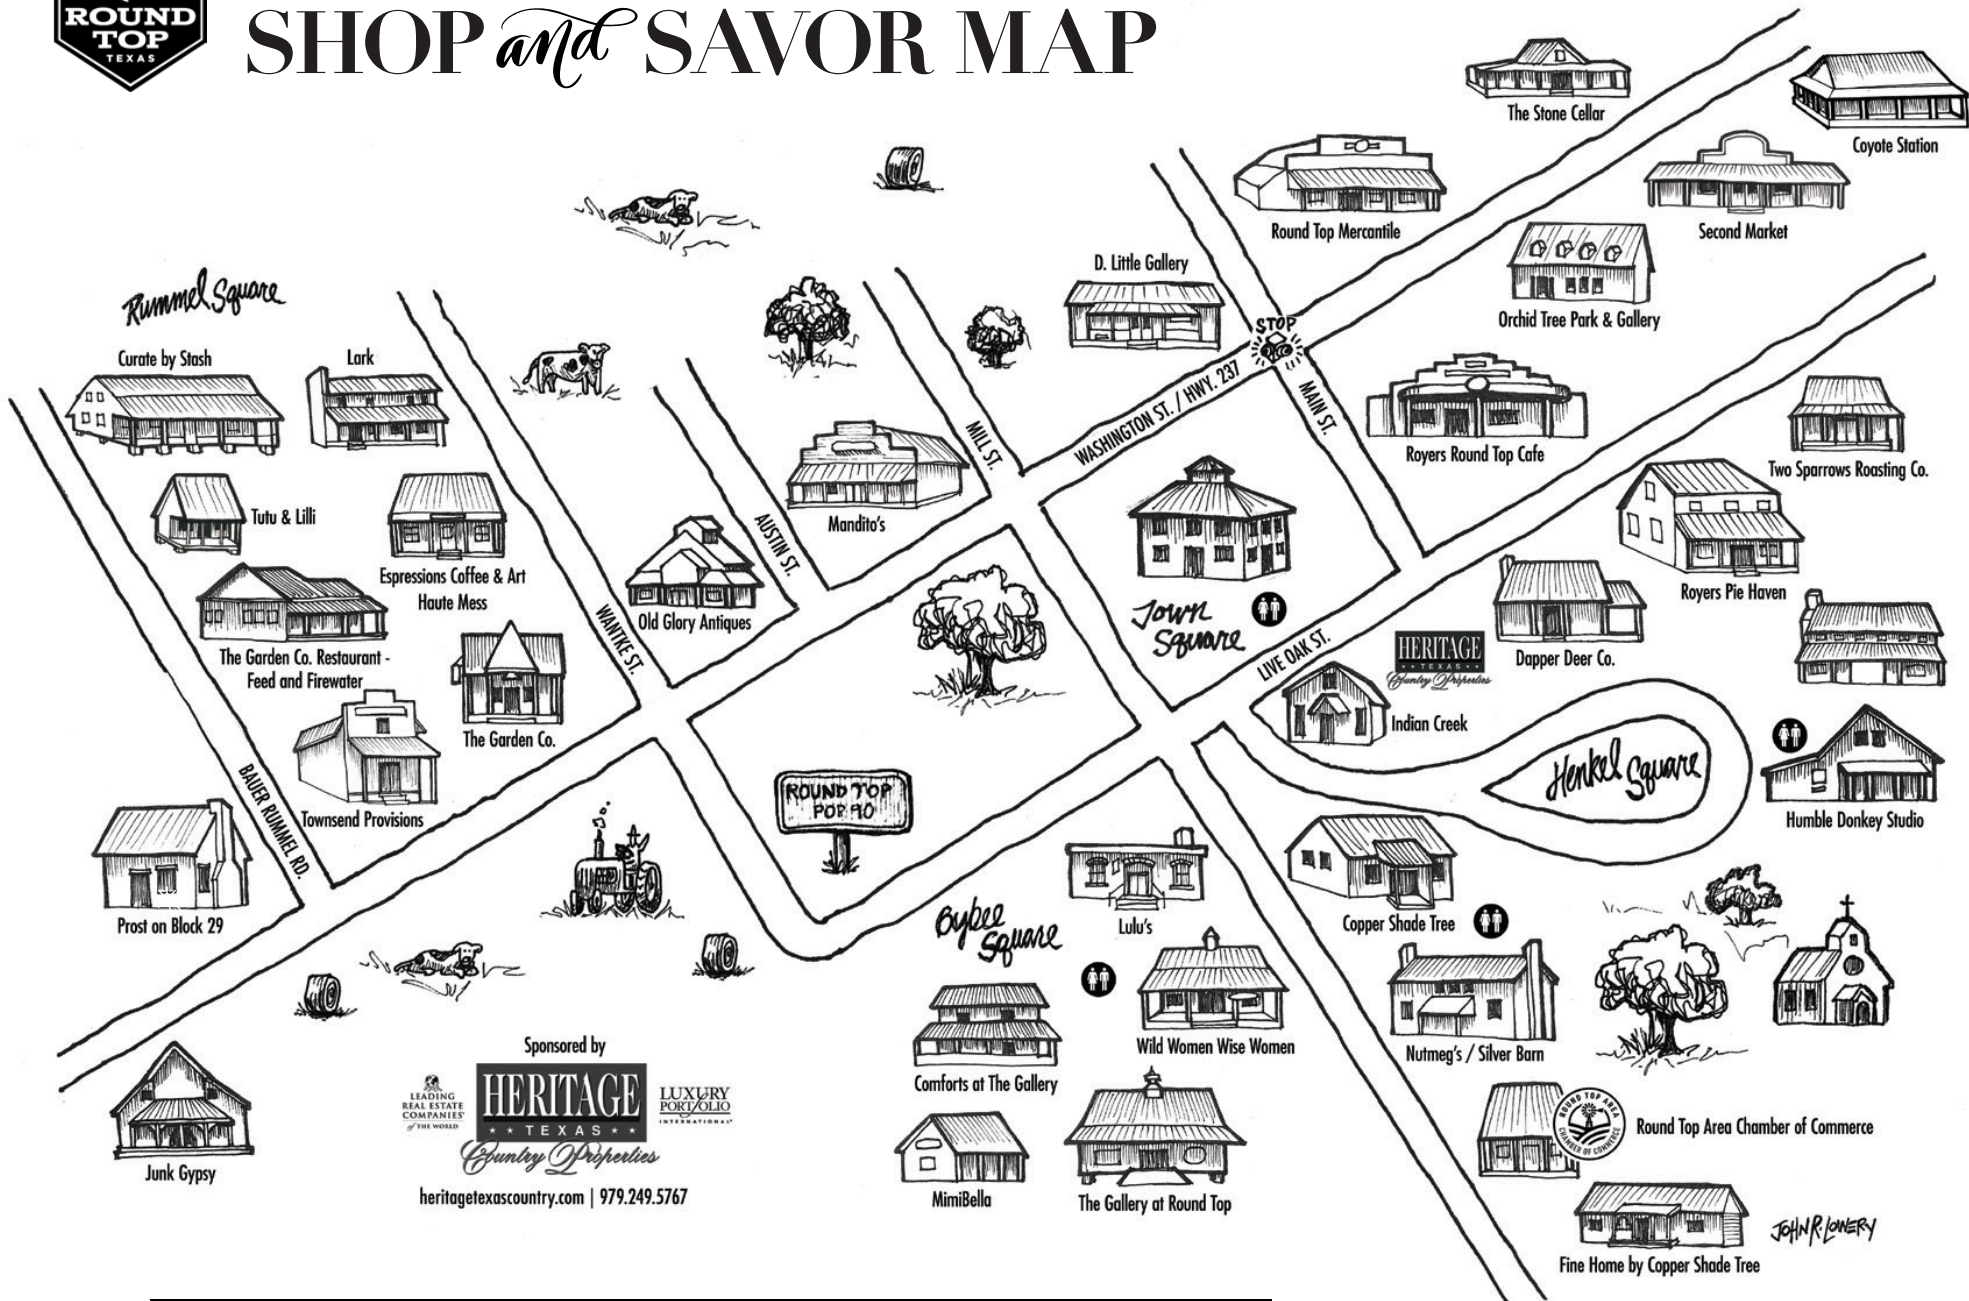

ROUND TOP SHOP and SAVOR MAP

Sponsored by
HERITAGE TEXAS
 LEADING REAL ESTATE COMPANIES OF THE WORLD
 COUNTRY PROPERTIES
 LUXURY PORTFOLIO INTERNATIONAL
 heritagetexascountry.com | 979.249.5767